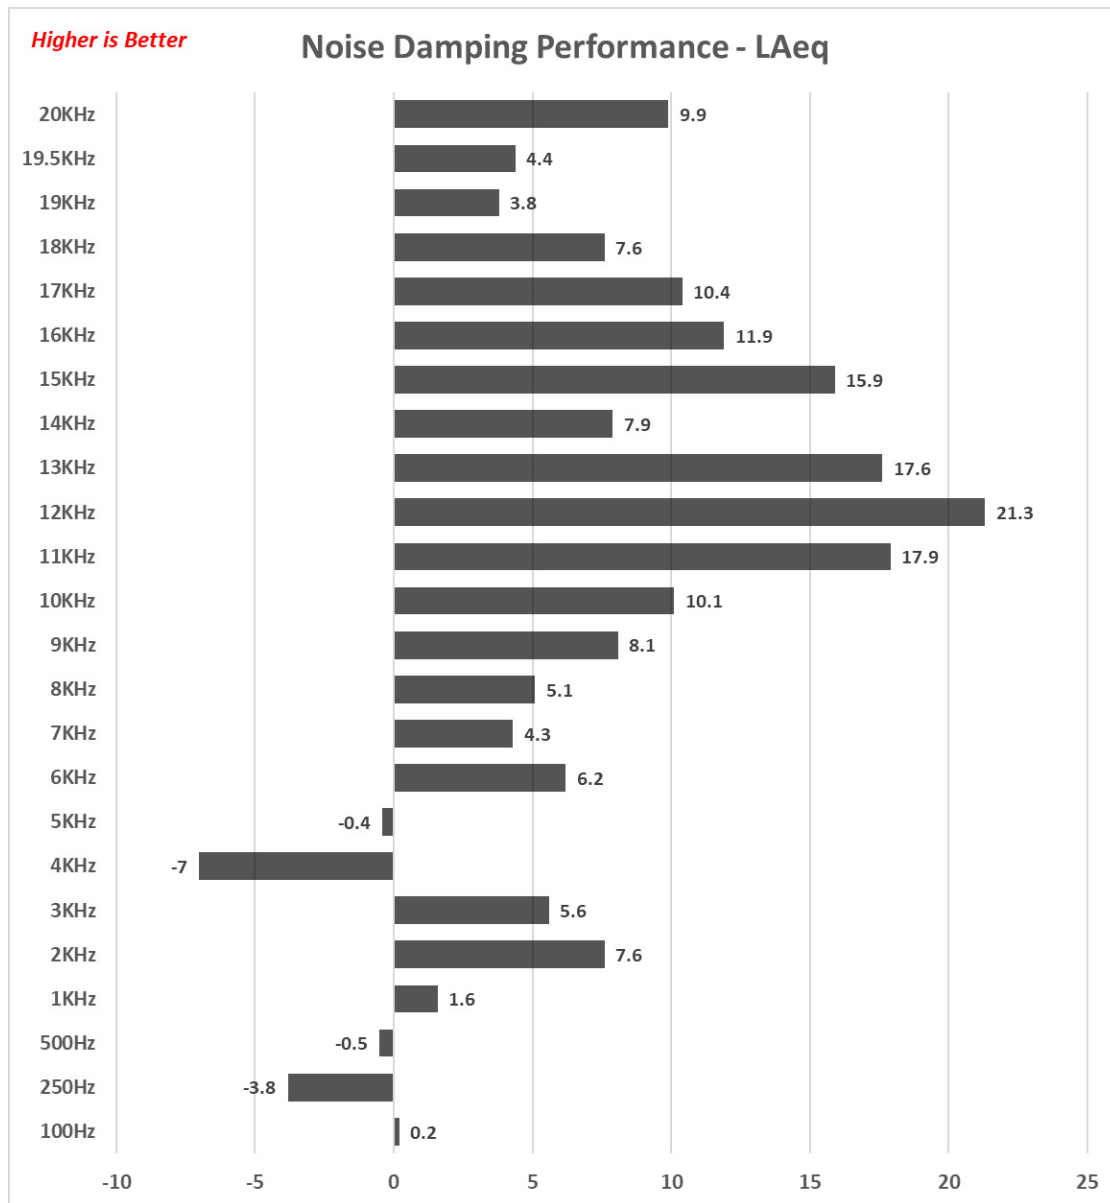

Soundproof Performance LAeq - Test Tones

Soundproof Performance in dB(A) from 100 Hz to 20 kHz

All data and graphs included in this test report can be used by any individual on the following conditions:

- > It should be mentioned that the test results are provided by Cybenetics
- > The link to the original test results document should be provided in any case