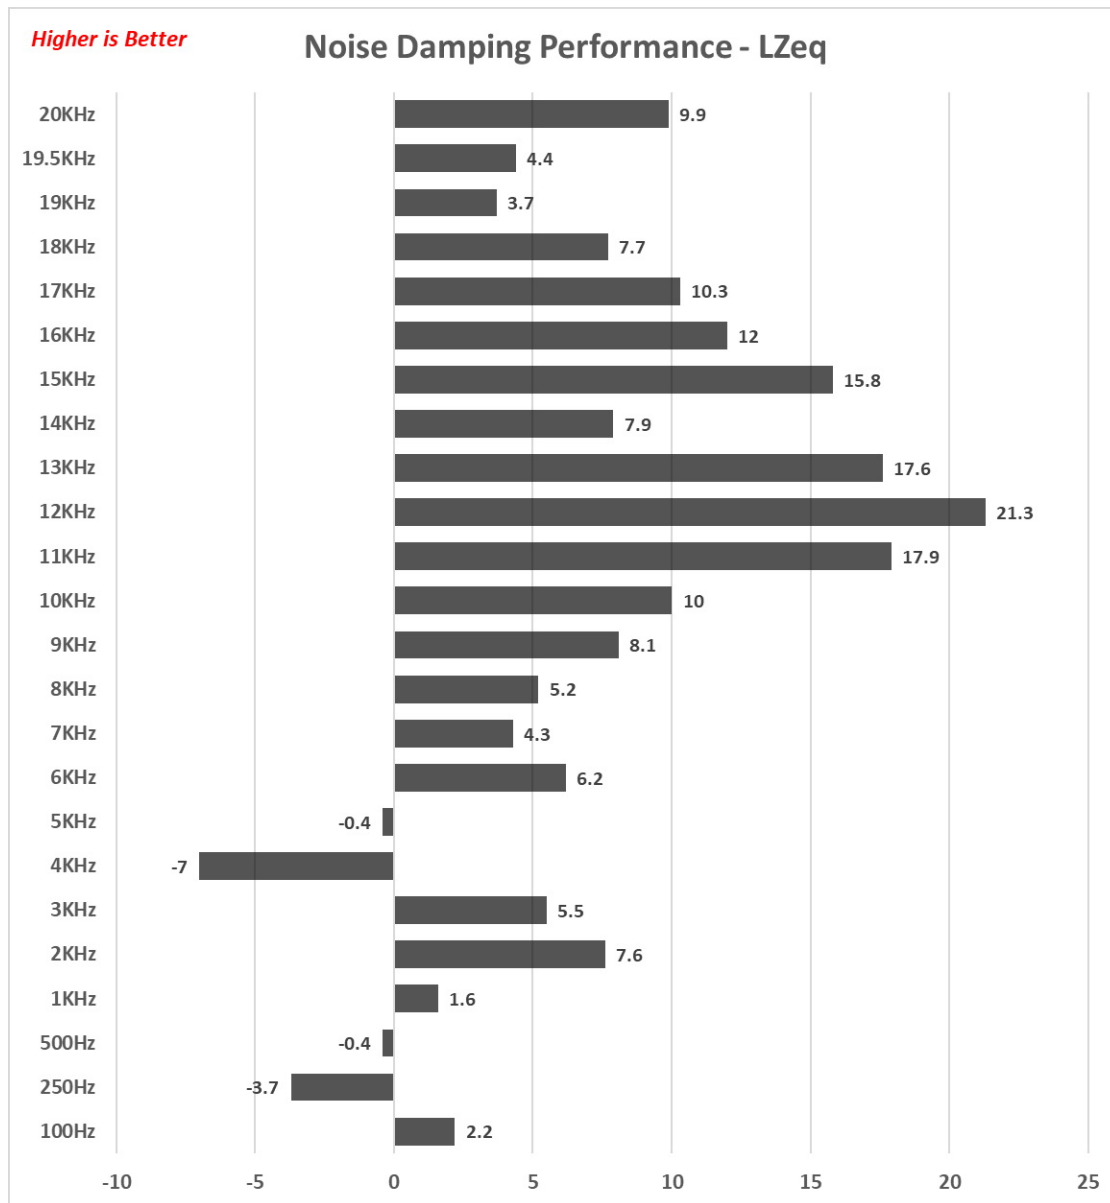

Soundproof Performance LZeQ - Test Tones

Soundproof Performance in dB(Z) from 100 Hz to 20 kHz

All data and graphs included in this test report can be used by any individual on the following conditions:

- > It should be mentioned that the test results are provided by Cybenetics
- > The link to the original test results document should be provided in any case