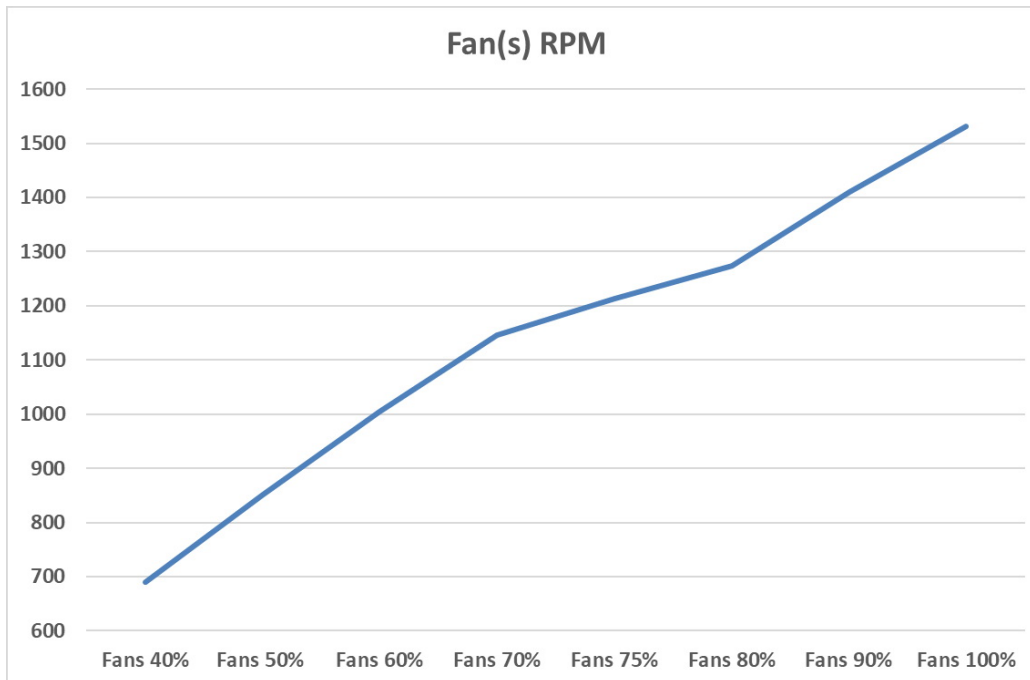

Evaluation Report

Pro Gamersware HAVN HS420

Stock Fan(s) RPM

INFO

Stock Fan Speed from 40% to 100%

Stock Fan(s) Noise Output - LAeq