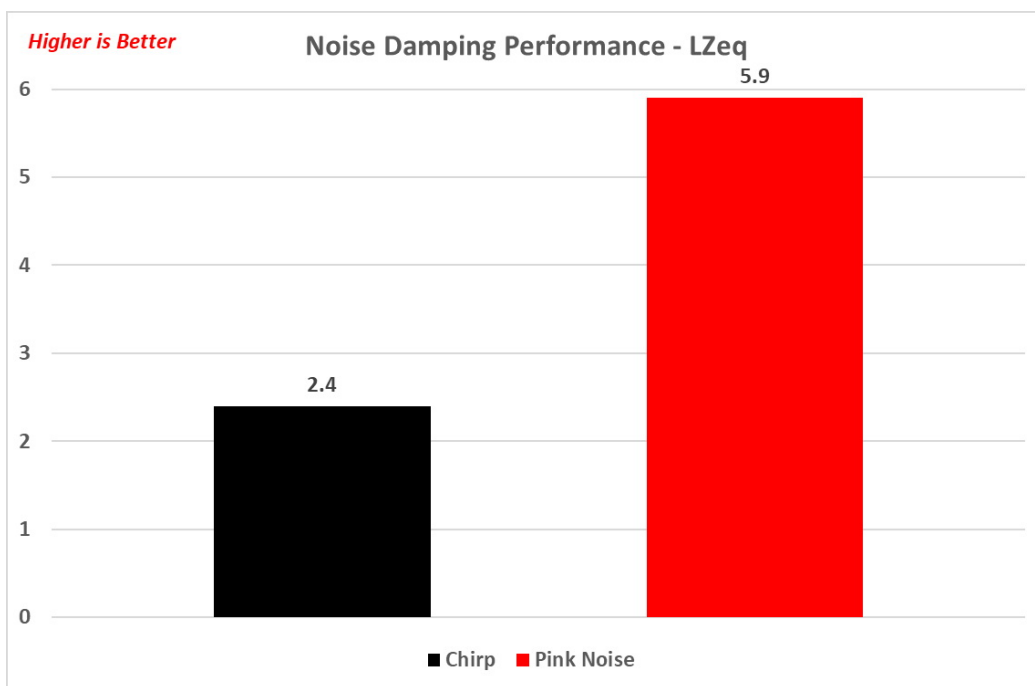

**Evaluation Report**

Pro Gamersware HAVN HS420

**Soundproof Performance LAeq - Pink & Chirp**

**INFO**

*Chirp & Pink Noise Soundproof Performance (dB[A])*

**Soundproof Performance LZeq - Pink & Chirp**

**INFO**