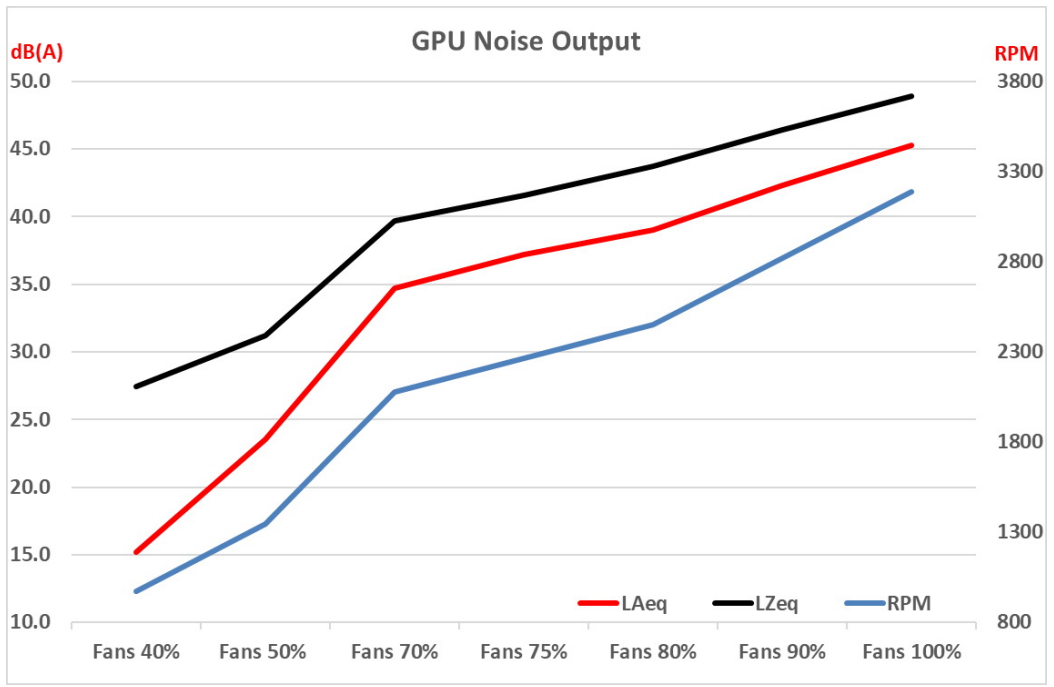

GPU Fan(s) Noise Output - LAeq

Galax GeForce RTX 4060 EX Noise Output from 40% to 100% Fan Speed

All data and graphs included in this test report can be used by any individual on the following conditions:

- > It should be mentioned that the test results are provided by Cybenetics
- > The link to the original test results document should be provided in any case