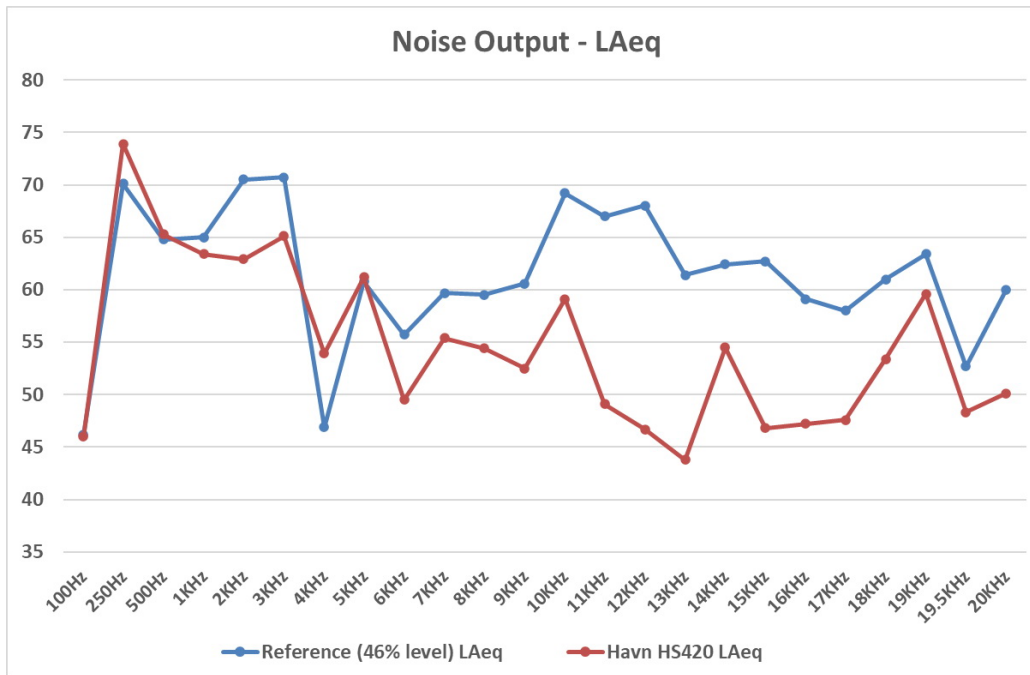

Evaluation Report

Pro Gamersware HAVN HS420

Noise Output LAeq - Test Tones

INFO

Noise Output in DB(A) from 100 Hz to 20 kHz

Noise Output LZeq - Test Tones