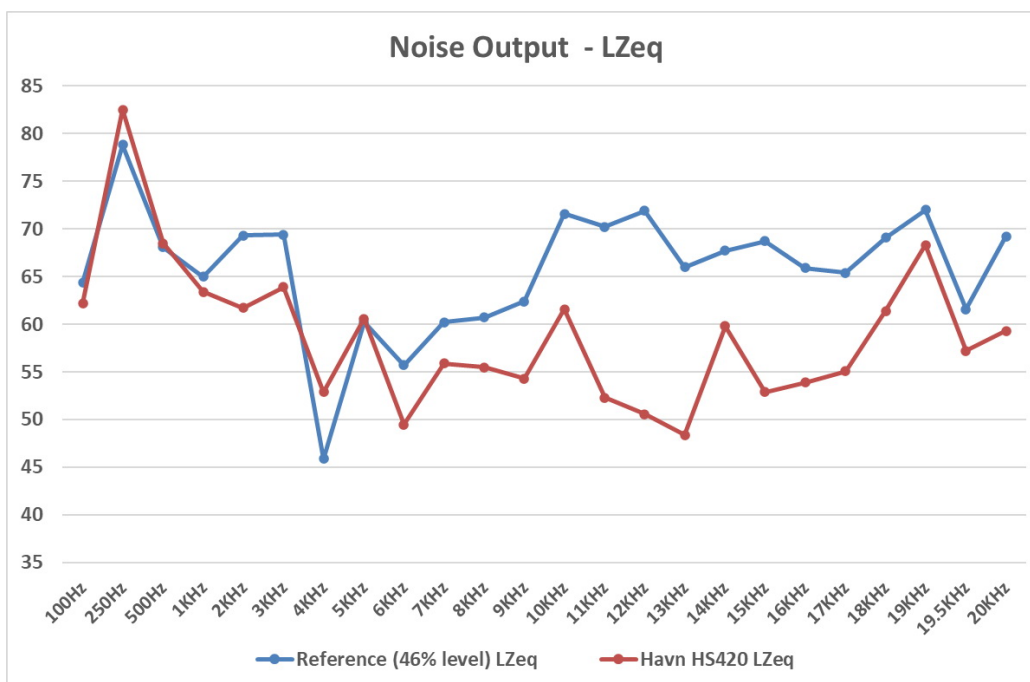

INFO

Noise Output in DB(Z) from 100 Hz to 20 kHz

All data and graphs included in this test report can be used by any individual on the following conditions:

- > It should be mentioned that the test results are provided by Cybenetics
- > The link to the original test results document should be provided in any case