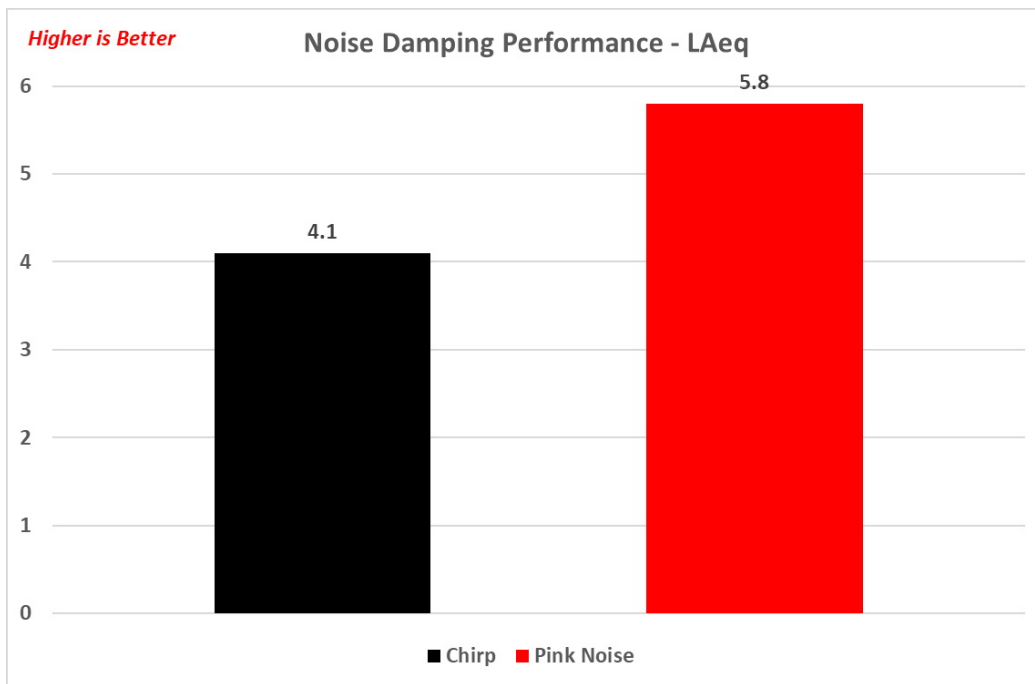

Evaluation Report

Pro Gamersware HAVN HS420

Soundproof Performance LAeq - Pink & Chirp

INFO

Chirp & Pink Noise Soundproof Performance (dB[A])

Soundproof Performance LZeq - Pink & Chirp